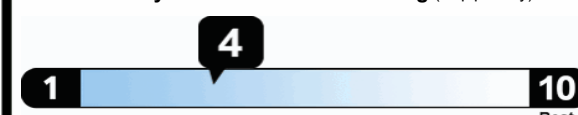

Fuel Economy & Greenhouse Gas Rating (tailpipe only)

This vehicle emits 412 grams CO₂ per mile. The best emits 0 grams per mile (tailpipe only). Producing and distributing fuel also creates emissions; learn more at fueleconomy.gov.