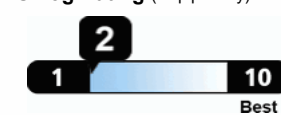

Smog Rating (tailpipe only)