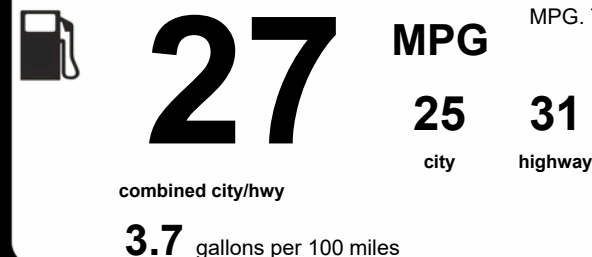

EPA DOT Fuel Economy and Environment

Gasoline Vehicle

Fuel Economy

Small SUVs cars range from 14 to 138 MPG. The best vehicle rates 146 MPGe.

You spend \$ 750 more in fuel costs over 5 years compared to the average new vehicle.