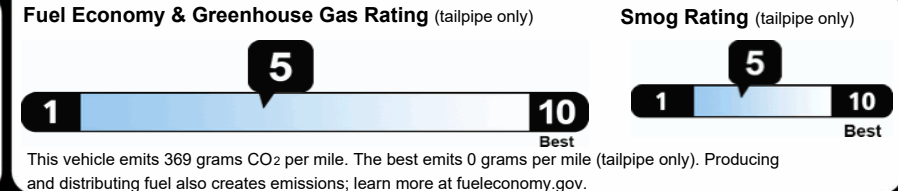

LIMITED WARRANTY/ROADSIDE ASSISTANCE

OPTIONAL EQUIPMENT AND OTHER ITEMS

Manufacturer's Suggested Retail Price	$44,365.00
Exterior Color: Ice Silver Metallic	
Full Tank of Gas	INCLD
Standard Option: 32	
All-Weather Floor Liners	$201.00
Rear Bumper Cover	$187.00
Rear Seatback Protector	$156.00
Splash Guards	$202.00
EXT & INT Auto Dimming HL Mirrors	$751.00
Auto-Dimming Exterior Mirror with Approach Light	
Auto-Dimming Mirror with Compass and HomeLink	

EPA DOT Fuel Economy and Environment

Gasoline Vehicle

Fuel Economy

Small SUVs cars range from 14 to 138 MPG. The best vehicle rates 146 MPGe.

24 MPG combined city/hwy
21 city 29 highway
4.2 gallons per 100 miles

You spend $1,750 more in fuel costs over 5 years compared to the average new vehicle.

Annual fuel cost
$2,050

Actual results will vary for many reasons, including driving conditions and how you drive and maintain your vehicle. The average new vehicle gets 29 MPG and costs $8,500 to fuel over 5 years. Cost estimates are based on 15,000 miles per year at $3.30 per gallon. MPGe is miles per gallon equivalent. Vehicle emissions are a significant cause of climate change and smog.

fuelconomy.gov
Calculate personalized estimates and compare vehicles

PARTS CONTENT INFORMATION

FOR VEHICLES IN THIS CARLINE:
U.S./CANADIAN PARTS CONTENT: 0%
MAJOR SOURCES OF FOREIGN PARTS CONTENT: JAPAN 85%

FOR THIS VEHICLE:
FINAL ASSEMBLY POINT: OTA, GUNMA, JAPAN
COUNTRY OF ORIGIN: JAPAN
ENGINE: JAPAN
TRANSMISSION: JAPAN

Note: Parts content does not include final assembly, distribution, or other non-parts costs.

Privacy Notice
www.subaru.com/company/privacy.html

Transportation (Inland Freight Charge & Handling Charge) **$1,460.00**
Total Suggested Retail Price **$47,322.00**

00880708
THIS LABEL HAS BEEN APPLIED PURSUANT TO FEDERAL LAW, DO NOT REMOVE OR ALTER PRIOR TO THE DELIVERY TO THE ULTIMATE PURCHASER.